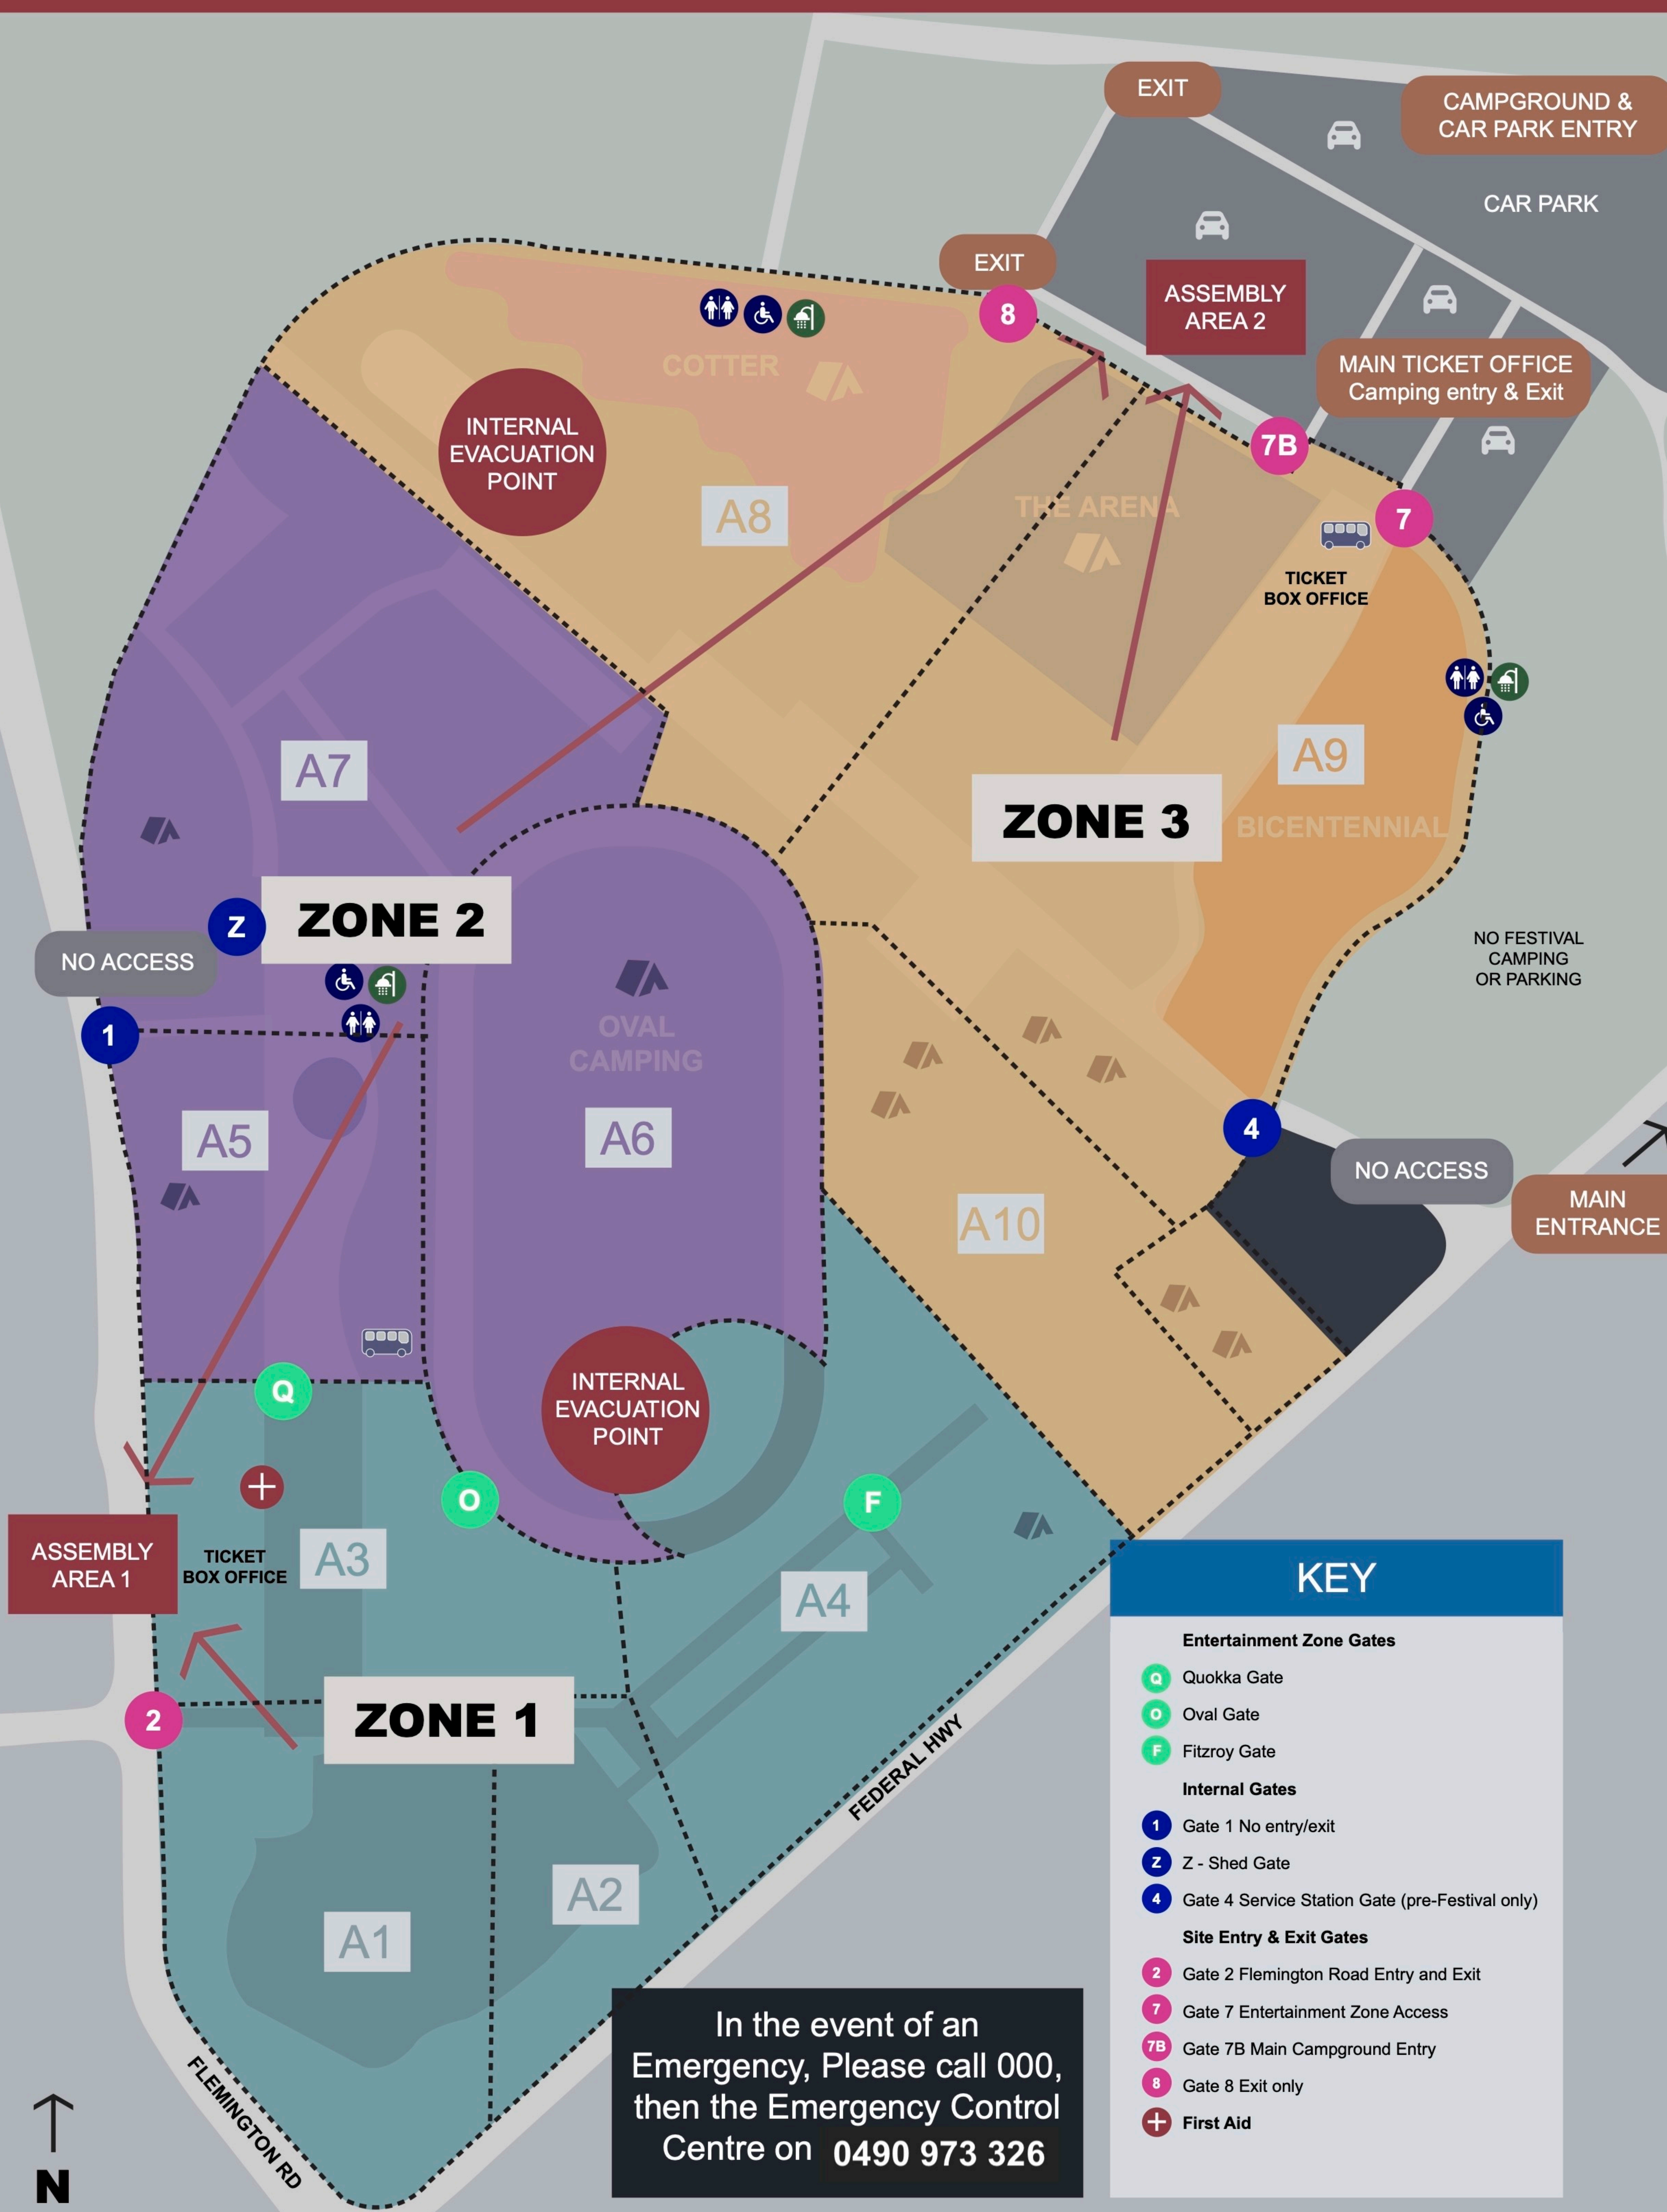

EVACUATION MAP

In the event of an
Emergency, Please call 000,
then the Emergency Control
Centre on 0490 973 326

KEY	
Entertainment Zone Gates	
Q	Quokka Gate
O	Oval Gate
F	Fitzroy Gate
Internal Gates	
1	Gate 1 No entry/exit
Z	Z - Shed Gate
4	Gate 4 Service Station Gate (pre-Festival only)
Site Entry & Exit Gates	
2	Gate 2 Flemington Road Entry and Exit
7	Gate 7 Entertainment Zone Access
7B	Gate 7B Main Campground Entry
8	Gate 8 Exit only
+	First Aid